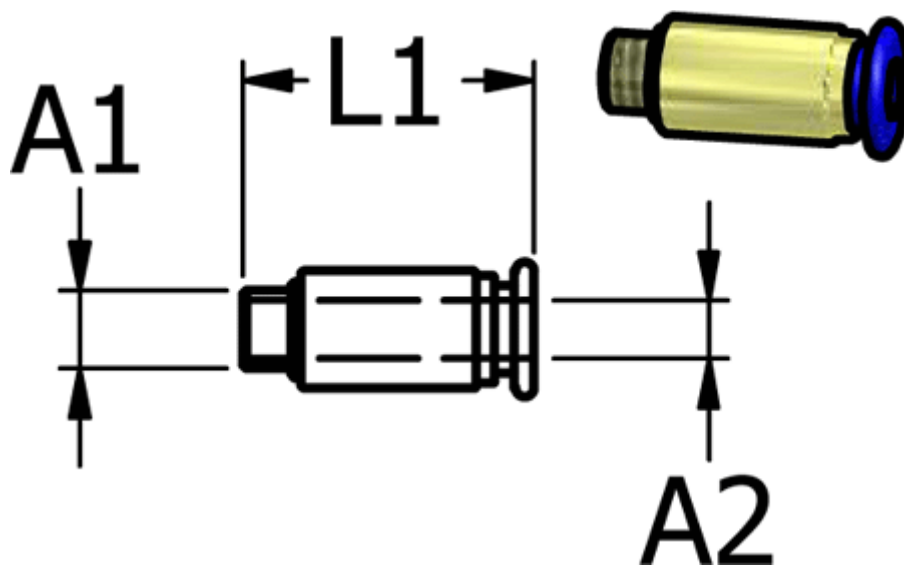

Article number: 586POC64

Description: Mini Push-in POC64, straight w/circular housing, M6 hose $\text{\O}4$

Measures

Ext. hose diameter A2 = 4 mm

L1 = 18.5

Thread A1 = M6